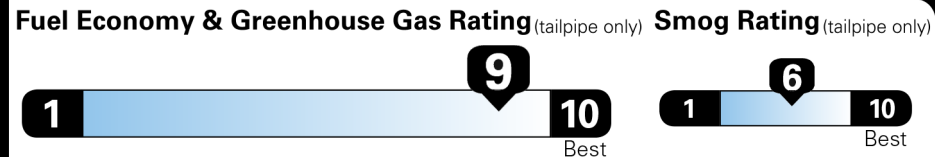

BASE MANUFACTURER'S SUGGESTED RETAIL PRICE \$47,200.00

OPTIONAL EQUIPMENT

FE	50 State Emissions	
CY	Weather Package: - Heated Steering Wheel - Windshield De-Icer - Rain Sensing Windshield Wipers	375.00
DA	XSE Plug-In Hybrid Driver Assist Package: - Toggle-type Shift-by-Wire System - Advanced Park - Head-Up Display - Steering Wheel Mounted Paddle Shifters	1,170.00
EJ	JBL w/ 9-Speakers incl/Subwoofer & Amp	620.00
SR	Panoramic Moonroof Package: - Power Tilt/Slide Panoramic Moonroof - Digital Rearview Mirror w/ Homelink	700.00
TX	Two-Tone Exterior Paint	500.00
63.	All Weather Floor Liners	199.00
43.	Rear Hatch Cargo Lamps	425.00
3J.	Blackout Emblem Overlays	65.00
MF.	Mudguards	160.00
E7.	NACS to CCS1 Adapter	200.00
EG.	Rear Bumper Protector	130.00
BM.	Body Side Moldings	260.00

Not Original - Copy

Created: 2026-03-31 18:53:03 (UTC)

For Full Product Details, Please Visit
Toyota.com/RAV4PlugInHybrid
 Full Tank of Gas

EPA DOT Fuel Economy and Environment

Plug-In Hybrid Vehicle Electricity-Gasoline

Fuel Economy Small SUVs range from 14 to 125 MPGe. The best vehicle rates 146 MPGe.

You save \$3,750
 in fuel costs over 5 years compared to the average new vehicle.

Annual fuel Cost \$950

This vehicle emits 54 grams CO₂ per mile. The best emits 0 grams per mile (tailpipe only). Producing and distributing fuel and electricity also create emissions; learn more at fuel economy.gov.