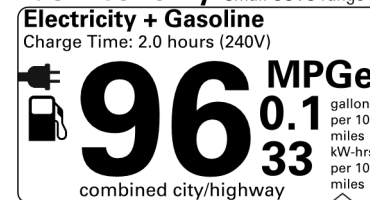

This vehicle has not been rated by the government for overall vehicle score, frontal crash, side crash or rollover risk.

Star ratings range from 1 to 5 stars (★★★★★) with 5 being the highest.
 Source: National Highway Traffic Safety Administration (NHTSA)
www.safercar.gov or 1-888-327-4236

BASE MANUFACTURER'S SUGGESTED RETAIL PRICE \$47,200.00

OPTIONAL EQUIPMENT

FE	50 State Emissions	
CY	Weather Package: - Heated Steering Wheel - Windshield De-Icer - Rain Sensing Windshield Wipers	375.00
DA	XSE Plug-In Hybrid Driver Assist Package: - Toggle-type Shift-by-Wire System - Advanced Park - Head-Up Display - Steering Wheel Mounted Paddle Shifters	1,170.00
EJ	JBL w/ 9-Speakers incl/Subwoofer & Amp	620.00
SR	Panoramic Moonroof Package: - Power Tilt/Slide Panoramic Moonroof - Digital Rearview Mirror w/ Homelink	700.00
TX	Two-Tone Exterior Paint	500.00
63.	All Weather Floor Liners	199.00
43.	Rear Hatch Cargo Lamps	425.00
3J.	Blackout Emblem Overlays	65.00
MF.	Mudguards	160.00
E7.	NACS to CCS1 Adapter	200.00
EG.	Rear Bumper Protector	130.00
BM.	Body Side Moldings	260.00

Fuel Economy Small SUVs range from 14 to 125 MPGe. The best vehicle rates 146 MPGe.

You save \$3,750
 in fuel costs over 5 years compared to the average new vehicle.

Annual fuel Cost \$950

This vehicle emits 54 grams CO₂ per mile. The best emits 0 grams per mile (tailpipe only). Producing and distributing fuel and electricity also create emissions; learn more at fuel economy.gov.