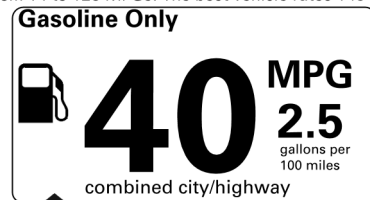

This vehicle has not been rated by the government for overall vehicle score, frontal crash, side crash or rollover risk.

Star ratings range from 1 to 5 stars (★★★★★) with 5 being the highest.
 Source: National Highway Traffic Safety Administration (NHTSA)
www.safercar.gov or 1-888-327-4236

Fuel Economy Small SUVs range from 14 to 125 MPGe. The best vehicle rates 146 MPGe.

You save \$3,750
 in fuel costs over 5 years compared to the average new vehicle.

Annual fuel Cost \$950

This vehicle emits 54 grams CO₂ per mile. The best emits 0 grams per mile (tailpipe only). Producing and distributing fuel and electricity also create emissions; learn more at fuel economy.gov.